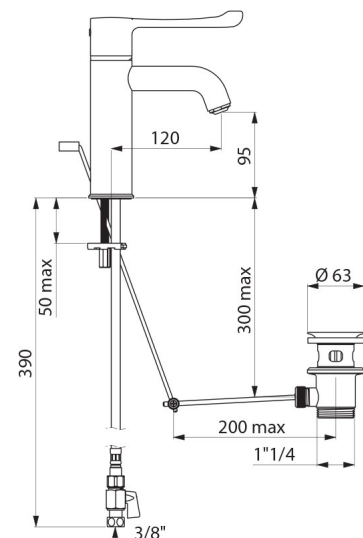

SECURITHERM sequential thermostatic basin mixer

Ref. H9601

Single hole sequential thermostatic mixer H. 95mm L. 120mm

2025 UK public price excluding VAT: £371.44

DESCRIPTION

SECURITHERM sequential thermostatic basin mixer - Ref. H9601

Deck-mounted SECURITHERM thermostatic basin mixer. Thermostatic sequential mixer: opens and closes with cold water. No risk of cross flow between the hot and cold water. No non-return valves on the inlets. Single hole mixer with curved spout H. 95mm L. 120mm fitted with a hygienic flow straightener for no impurity retention and thermal shock-resistant. Anti-scalding failsafe: shuts off automatically if the cold or hot water supply fails. Securitouch thermal insulation prevents burns. Scale-resistant sequential thermostatic cartridge for single lever control of flow rate and temperature. Temperature can be adjusted from cold water up to 40°C with temperature limiter set at 40°C. Thermal or chemical shocks are possible. Body and spout with smooth interiors and low water volume. Flow rate limited to 5 lpm at 3 bar. No manual contact thanks to Hygiene control lever L. 146mm. Ergonomic brass pop-up waste 1 1/4". Supplied with PEX flexibles F3/8" with chrome-plated brass stopcocks. Fixing reinforced via 2 stainless steel rods. Thermostatic mixer ideal for healthcare facilities, retirement and care homes, hospitals and clinics. Suitable for people with reduced mobility. 30-year warranty. Also available with copper tails.

TECHNICAL CHARACTERISTICS

SECURITHERM sequential thermostatic basin mixer - Ref. H9601

Connector	F3/8"
Technology	Sequential thermostatic mixer
Drop height	95mm
Spout length	120mm
Flow rate	5 lpm at 3 bar
Temperature limiter	Yes
Finish	Chrome-plated brass
Norms	ACS

ADVANTAGES