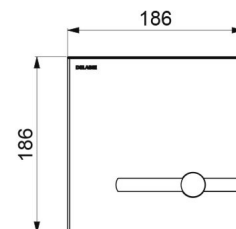

ADVANTAGES

Total hygiene: no manual contact

Direct flush: no water stagnation

Voluntary or automatic activation

123 Lithium 6V batteries