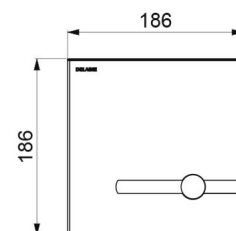

ADVANTAGES

Total hygiene: no manual contact

Direct flush: no water stagnation

Voluntary or automatic activation

230/6V mains supply