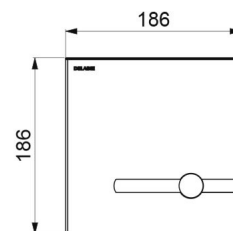

ADVANTAGES

Total hygiene: no manual contact

Direct flush: no water stagnation

Voluntary or automatic activation

230/6V mains supply