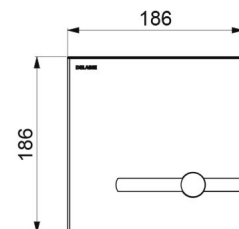

ADVANTAGES

Total hygiene: no manual contact

Direct flush: no water stagnation

Voluntary or automatic activation

230/6V mains supply