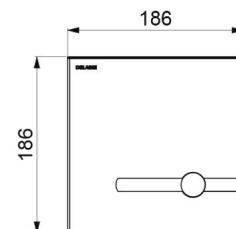

ADVANTAGES

Total hygiene: no manual contact

Direct flush: no water stagnation

Voluntary or automatic activation

230/6V mains supply