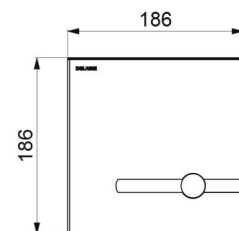

ADVANTAGES

Total hygiene: no manual contact

Direct flush: no water stagnation

Voluntary or automatic activation

230/6V mains supply