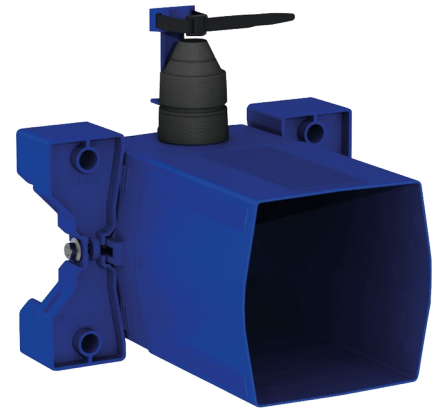

Recessed waterproof housing for TEMPOFLUX 3 WC

Ref. 763BOX

For WC time flow valve - Kit 1/2

2025 UK public price excluding VAT: £150.13

DESCRIPTION

Recessed waterproof housing for TEMPOFLUX 3 WC - Ref. 763BOX

Recessed waterproof housing, kit 1/2:
 Flush system without cistern: directly connected to pipework.
 Compatible with WC time flow valve.
 Collar with waterproof seal.
 Hydraulic connection to the outside and maintenance from the front.
 Adjusts to all types of installation (rails, solid walls, panels).
 Compatible with wall finishes from 10 - 120mm (while maintaining the minimum recessing depth of 93mm).
 Suitable for standard or "pipe-in-pipe" supply.
 Stopcock and flow rate adjustment, activation unit and cartridge are all integrated and accessible from the front.
 Back flow prevention device inside the housing.
 Secure system flush without sensitive elements.
 Outlet connection for PVC tube Ø 26/32mm.
 30-year warranty.
 Order with control plate references 763000, 763040, 763041 or 763030.

ADVANTAGES

Recessed installation is easy

100% waterproof housing

Adapt to wall thickness

TECHNICAL CHARACTERISTICS

Recessed waterproof housing for TEMPOFLUX 3 WC - Ref. 763BOX

Connector	F¾"
Technology	Time flow
Height	150mm
Depth	93 to 190mm
Width	225mm
Norms	 
Warranty	