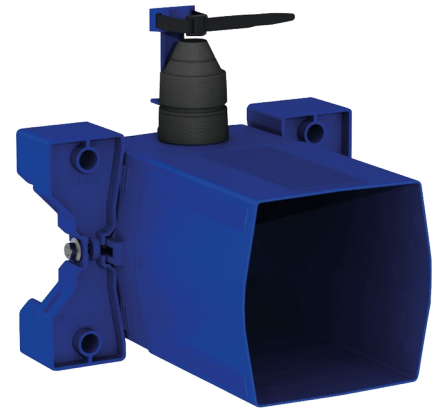

# Recessed waterproof housing for TEMPOFLUX 3 WC

Ref. 763BOX

For WC time flow valve - Kit 1/2

2025 UK public price excluding VAT: £150.13

## DESCRIPTION

Recessed waterproof housing for TEMPOFLUX 3 WC - Ref. 763BOX

Recessed waterproof housing, kit 1/2:  
 Flush system without cistern: directly connected to pipework.  
 Compatible with WC time flow valve.  
 Collar with waterproof seal.  
 Hydraulic connection to the outside and maintenance from the front.  
 Adjusts to all types of installation (rails, solid walls, panels).  
 Compatible with wall finishes from 10 - 120mm (while maintaining the minimum recessing depth of 93mm).  
 Suitable for standard or "pipe-in-pipe" supply.  
 Stopcock and flow rate adjustment, activation unit and cartridge are all integrated and accessible from the front.  
 Back flow prevention device inside the housing.  
 Secure system flush without sensitive elements.  
 Outlet connection for PVC tube Ø 26/32mm.  
 30-year warranty.  
 Order with control plate references 763000, 763040, 763041 or 763030.

## ADVANTAGES

Recessed installation is easy

100% waterproof housing

Adapt to wall thickness

## TECHNICAL CHARACTERISTICS

Recessed waterproof housing for TEMPOFLUX 3 WC - Ref. 763BOX

Connector	F¾"
Technology	Time flow
Height	150mm
Depth	93 to 190mm
Width	225mm
Norms	 
Warranty	