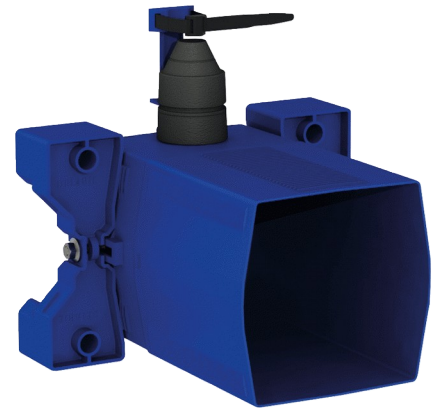

Recessed waterproof housing for TEMPOFLUX 3 WC

Ref. 763BOX

For WC time flow valve - Kit 1/2

2024 UK public price excluding VAT: £145.77

DESCRIPTION

Recessed waterproof housing for TEMPOFLUX 3 WC - Ref. 763BOX

Recessed waterproof housing, kit 1/2:
 Flush system without cistern: directly connected to pipework.
 Compatible with WC time flow valve.
 Collar with waterproof seal.
 Hydraulic connection to the outside and maintenance from the front.
 Adjusts to all types of installation (rails, solid walls, panels).
 Compatible with wall finishes from 10 - 120mm (while maintaining the minimum recessing depth of 93mm).
 Suitable for standard or "pipe-in-pipe" supply.
 Stopcock and flow rate adjustment, activation unit and cartridge are all integrated and accessible from the front.
 Back flow prevention device inside the housing.
 Secure system flush without sensitive elements.
 Outlet connection for PVC tube Ø 26/32mm.
 30-year warranty.
 Order with control plate references 763000, 763040, 763041 or 763030.

ADVANTAGES

Recessed installation is easy

100% waterproof housing

Adapt to wall thickness

TECHNICAL CHARACTERISTICS

Recessed waterproof housing for TEMPOFLUX 3 WC - Ref. 763BOX

Connector	F $\frac{3}{4}$ "
Technology	Time flow
Height	150mm
Depth	93 to 190mm
Width	225mm
Norms	
Warranty	