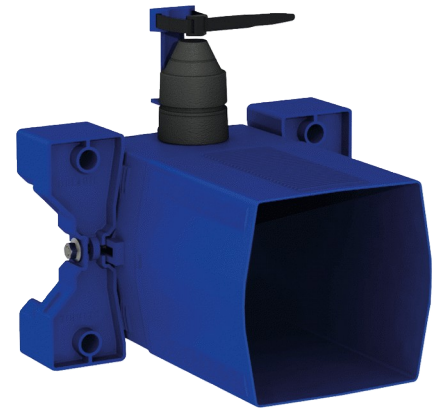

Recessed waterproof housing for TEMPOFLUX 3 WC

Ref. 763BOX

For WC time flow valve - Kit 1/2

2024 UK public price excluding VAT: £145.77

DESCRIPTION

Recessed waterproof housing for TEMPOFLUX 3 WC - Ref. 763BOX

Recessed waterproof housing, kit 1/2:
 Flush system without cistern: directly connected to pipework.
 Compatible with WC time flow valve.
 Collar with waterproof seal.
 Hydraulic connection to the outside and maintenance from the front.
 Adjusts to all types of installation (rails, solid walls, panels).
 Compatible with wall finishes from 10 - 120mm (while maintaining the minimum recessing depth of 93mm).
 Suitable for standard or "pipe-in-pipe" supply.
 Stopcock and flow rate adjustment, activation unit and cartridge are all integrated and accessible from the front.
 Back flow prevention device inside the housing.
 Secure system flush without sensitive elements.
 Outlet connection for PVC tube Ø 26/32mm.
 30-year warranty.
 Order with control plate references 763000, 763040, 763041 or 763030.

ADVANTAGES

Recessed installation is easy

100% waterproof housing

Adapt to wall thickness

TECHNICAL CHARACTERISTICS

Recessed waterproof housing for TEMPOFLUX 3 WC - Ref. 763BOX

Connector	F¾"
Technology	Time flow
Height	150mm
Depth	93 to 190mm
Width	225mm
Norms	
Warranty	