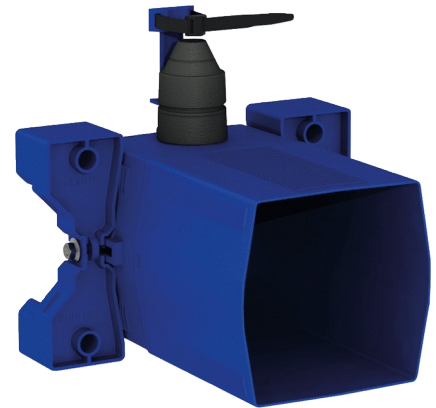

Recessed waterproof housing for TEMPOFLUX 3 WC

Ref. 763BOX

For WC time flow valve - Kit 1/2

2024 UK public price excluding VAT: £145.77

DESCRIPTION

Recessed waterproof housing for TEMPOFLUX 3 WC - Ref. 763BOX

Recessed waterproof housing, kit 1/2:
 Flush system without cistern: directly connected to pipework.
 Compatible with WC time flow valve.
 Collar with waterproof seal.
 Hydraulic connection to the outside and maintenance from the front.
 Adjusts to all types of installation (rails, solid walls, panels).
 Compatible with wall finishes from 10 - 120mm (while maintaining the minimum recessing depth of 93mm).
 Suitable for standard or "pipe-in-pipe" supply.
 Stopcock and flow rate adjustment, activation unit and cartridge are all integrated and accessible from the front.
 Back flow prevention device inside the housing.
 Secure system flush without sensitive elements.
 Outlet connection for PVC tube Ø 26/32mm.
 30-year warranty.
 Order with control plate references 763000, 763040, 763041 or 763030.

ADVANTAGES

Recessed installation is easy

100% waterproof housing

Adapt to wall thickness

TECHNICAL CHARACTERISTICS

Recessed waterproof housing for TEMPOFLUX 3 WC - Ref. 763BOX

Connector	F¾"
Technology	Time flow
Height	150mm
Depth	93 to 190mm
Width	225mm
Norms	
Warranty	