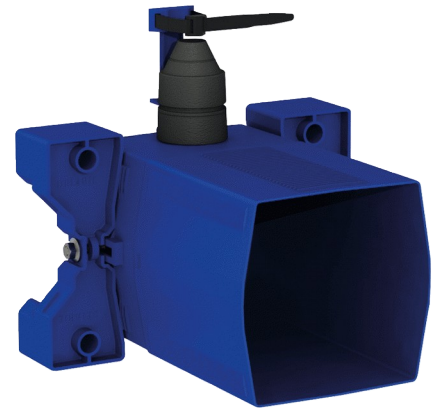

## Recessed waterproof housing for TEMPOFLUX 3 WC

Ref. 763BOX

For WC time flow valve - Kit 1/2

2024 UK public price excluding VAT: £145.77

### DESCRIPTION

Recessed waterproof housing for TEMPOFLUX 3 WC - Ref. 763BOX

Recessed waterproof housing, kit 1/2:  
 Flush system without cistern: directly connected to pipework.  
 Compatible with WC time flow valve.  
 Collar with waterproof seal.  
 Hydraulic connection to the outside and maintenance from the front.  
 Adjusts to all types of installation (rails, solid walls, panels).  
 Compatible with wall finishes from 10 - 120mm (while maintaining the minimum recessing depth of 93mm).  
 Suitable for standard or "pipe-in-pipe" supply.  
 Stopcock and flow rate adjustment, activation unit and cartridge are all integrated and accessible from the front.  
 Back flow prevention device inside the housing.  
 Secure system flush without sensitive elements.  
 Outlet connection for PVC tube Ø 26/32mm.  
 30-year warranty.  
 Order with control plate references 763000, 763040, 763041 or 763030.

### ADVANTAGES

Recessed installation is easy

100% waterproof housing

Adapt to wall thickness

### TECHNICAL CHARACTERISTICS

Recessed waterproof housing for TEMPOFLUX 3 WC - Ref. 763BOX

Connector	F¾"
Technology	Time flow
Height	150mm
Depth	93 to 190mm
Width	225mm
Norms	
Warranty	