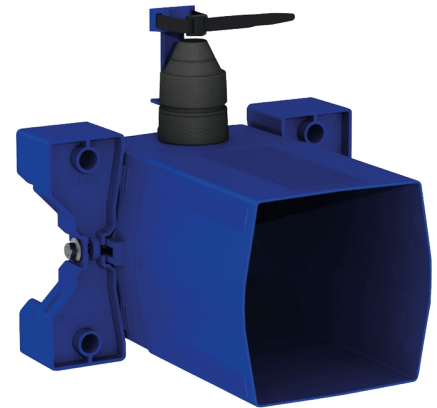

Recessed waterproof housing for TEMPOFLUX 3 WC

Ref. 763BOX

For WC time flow valve - Kit 1/2

2024 UK public price excluding VAT: £145.77

DESCRIPTION

Recessed waterproof housing for TEMPOFLUX 3 WC - Ref. 763BOX

Recessed waterproof housing, kit 1/2:
 Flush system without cistern: directly connected to pipework.
 Compatible with WC time flow valve.
 Collar with waterproof seal.
 Hydraulic connection to the outside and maintenance from the front.
 Adjusts to all types of installation (rails, solid walls, panels).
 Compatible with wall finishes from 10 - 120mm (while maintaining the minimum recessing depth of 93mm).
 Suitable for standard or "pipe-in-pipe" supply.
 Stopcock and flow rate adjustment, activation unit and cartridge are all integrated and accessible from the front.
 Back flow prevention device inside the housing.
 Secure system flush without sensitive elements.
 Outlet connection for PVC tube Ø 26/32mm.
 30-year warranty.
 Order with control plate references 763000, 763040, 763041 or 763030.

ADVANTAGES

Recessed installation is easy

100% waterproof housing

Adapt to wall thickness

TECHNICAL CHARACTERISTICS

Recessed waterproof housing for TEMPOFLUX 3 WC - Ref. 763BOX

Connector	F¾"
Technology	Time flow
Height	150mm
Depth	93 to 190mm
Width	225mm
Norms	 
Warranty	