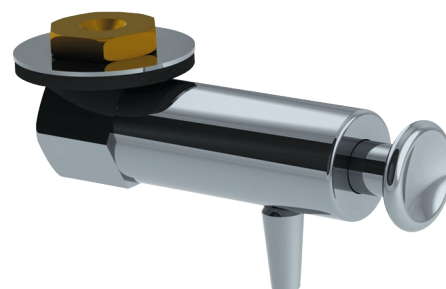

Pump

Ref. 6580SRV

Pump for soap dispenser 658x

2024 UK public price excluding VAT: £55.89

DESCRIPTION

Pump - Ref. 6580SRV

Pump for soap dispenser, reference 658x.
No waste, non-drip and waterproof pump dispenser.
Dimensions: 95mm.

ADVANTAGES

Easy installation

Non-drip pump dispenser

TECHNICAL CHARACTERISTICS

Pump - Ref. 6580SRV

Length 95mm

Diameter Ø 23mm