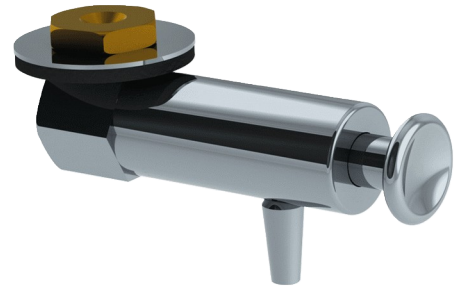

## Pump

Ref. 6580SRV

Pump for soap dispenser 658x

2024 UK public price excluding VAT: £55.89

### DESCRIPTION

Pump - Ref. 6580SRV

Pump for soap dispenser, reference 658x.  
No waste, non-drip and waterproof pump dispenser.  
Dimensions: 95mm.

### ADVANTAGES

Easy installation

Non-drip pump dispenser

### TECHNICAL CHARACTERISTICS

Pump - Ref. 6580SRV

Length	95mm
Diameter	Ø 23mm