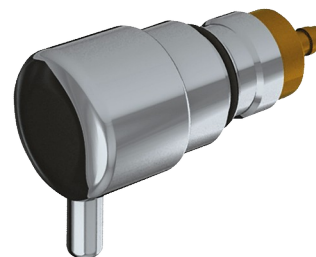

# Cartridge with push-button and spout

Ref. 729303

For wall-mounted soap dispensers 729150 and 729200

2025 UK public price excluding VAT: £71.75

## DESCRIPTION

Cartridge with push-button and spout - Ref. 729303

Cartridge for wall-mounted soap dispensers.  
Push-button and spout in chrome-plated brass.  
Compatible with soap dispensers 729150 and 729200.

## TECHNICAL CHARACTERISTICS

Cartridge with push-button and spout - Ref. 729303

Spout length	32mm
Diameter	Ø 34mm
Finish	Spout in chrome-plated brass