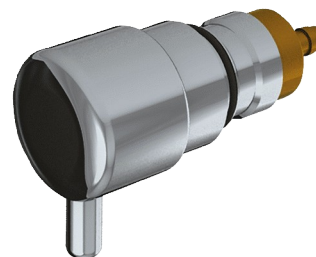

Cartridge with push-button and spout

Ref. 729303

For wall-mounted soap dispensers 729150 and 729200

2024 UK public price excluding VAT: £69.66

DESCRIPTION

Cartridge with push-button and spout - Ref. 729303

Cartridge for wall-mounted soap dispensers.
 Push-button and spout in chrome-plated brass.
 Compatible with soap dispensers 729150 and 729200.

ADVANTAGES

Easy to maintain

TECHNICAL CHARACTERISTICS

Cartridge with push-button and spout - Ref. 729303

Spout length	32mm
Diameter	Ø 34mm
Finish	Spout in chrome-plated brass