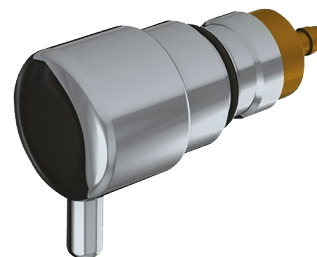

Cartridge with push-button and spout

Ref. 729303

For wall-mounted soap dispensers 729150 and 729200

2024 UK public price excluding VAT: **£69.66**

DESCRIPTION

Cartridge with push-button and spout - Ref. 729303

Cartridge for wall-mounted soap dispensers.
Push-button and spout in chrome-plated brass.
Compatible with soap dispensers 729150 and 729200.

ADVANTAGES

Easy to maintain

TECHNICAL CHARACTERISTICS

Cartridge with push-button and spout - Ref. 729303

Spout length	32mm
Diameter	Ø 34mm
Finish	Spout in chrome-plated brass