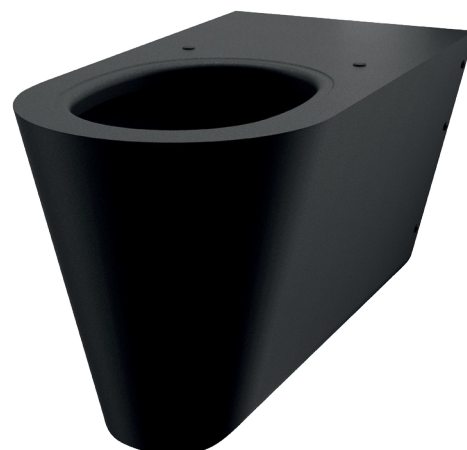

Wall-hung 700 S WC pan

Ref. 110710BK

Matte black 304 stainless steel - For people with reduced mobility

2025 UK public price excluding VAT: £1,581.24

DESCRIPTION

Wall-hung 700 S WC pan - Ref. 110710BK

Wall-hung WC pan.
 Available with 700mm elongated pan for improved comfort for people with reduced mobility.
 Compatible with all standard frame systems available on the market.
 Elegant and simple design.
 Bacteriostatic 304 stainless steel. Stainless steel thickness: 1.5mm.
 Matte black Teflon® finish.
 One-piece pressed WC bowl, seam-free for easy maintenance and better hygiene.
 Concealed perimetral flushing rim.
 Horizontal water inlet: Ø 55mm.
 Horizontal waste outlet: Ø 100mm.
 Water saving: works with 4L or more of water.
 Shrouded WC pan.
 Pre-drilled holes for fixing the toilet seat. Supplied with stainless steel blanking caps when installed without toilet seat lid.
 Quick and easy to install from the front thanks to a stainless steel mounting frame.
 Supplied with fixing plate and 6 theft prevention TORX security screws.
 CE marked. Complies with European standard EN 997 for 4L flush.
 Weight: 14.5kg.
 30-year warranty.

ADVANTAGES

Teflon®: withstands intensive use

Design-led WC pan: black, forever in fashion

Teflon®: easy to clean

TECHNICAL CHARACTERISTICS

Wall-hung 700 S WC pan - Ref. 110710BK

Height	350mm
Length	700mm
Width	360mm
Thickness	1.5mm
Finish	Matte black 304 stainless steel
Norms	 
Warranty	