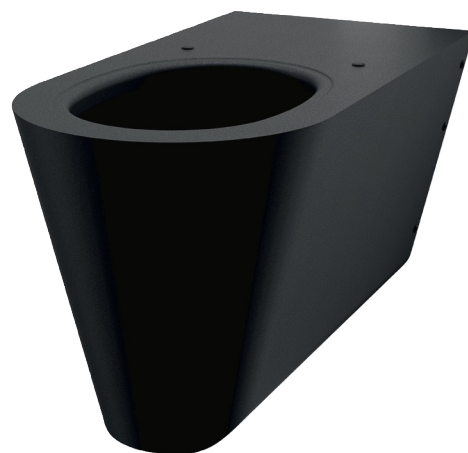

## Wall-hung 700 S WC pan

Ref. 110710BK

Matte black 304 stainless steel - For people with reduced mobility

2024 UK public price excluding VAT: £1,535.19

### DESCRIPTION

Wall-hung 700 S WC pan - Ref. 110710BK

Wall-hung WC pan.  
 Available with 700mm elongated pan for improved comfort for people with reduced mobility.  
 Compatible with all standard frame systems available on the market.  
 Elegant and simple design.  
 Bacteriostatic 304 stainless steel. Stainless steel thickness: 1.5mm.  
 Matte black Teflon® finish.  
 One-piece pressed WC bowl, seam-free for easy maintenance and better hygiene.  
 Concealed perimetral flushing rim.  
 Horizontal water inlet: Ø 55mm.  
 Horizontal waste outlet: Ø 100mm.  
 Water saving: works with 4L or more of water.  
 Shrouded WC pan.  
 Pre-drilled holes for fixing the toilet seat. Supplied with stainless steel blanking caps when installed without toilet seat lid.  
 Quick and easy to install from the front thanks to a stainless steel mounting frame.  
 Supplied with fixing plate and 6 theft prevention TORX security screws.  
 CE marked. Complies with European standard EN 997 for 4L flush.  
 Weight: 14.5kg.  
 30-year warranty.

### ADVANTAGES

-  Teflon®: withstands scratches, chemical products
-  Design-led WC pan: black, forever in fashion
-  Teflon®: easy to clean

### TECHNICAL CHARACTERISTICS

Wall-hung 700 S WC pan - Ref. 110710BK

Height	350mm
Length	700mm
Width	360mm
Thickness	1.5mm
Finish	Matte black 304 stainless steel
Norms	 
Warranty	