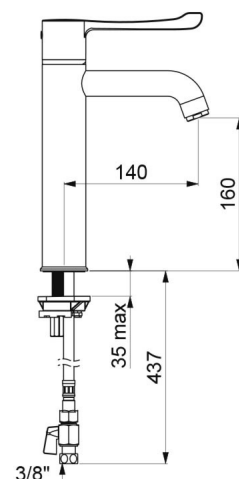

SECURITHERM BIOCLIP sequential thermostatic sink mixer

Ref. H9625

Removable sequential thermostatic mixer H. 160mm L. 140mm

2024 UK public price excluding VAT: £550.71

DESCRIPTION

SECURITHERM BIOCLIP sequential thermostatic sink mixer - Ref. H9625

Deck-mounted thermostatic SECURITHERM sink mixer. Sequential thermostatic mixer: opens and closes with cold water. No risk of cross flow between the hot and cold water. No non-return valves on the inlets. BIOCLIP: mixer is easy to remove for cleaning and disinfection. Anti-scalding failsafe: shuts off automatically if cold or hot water supply fails. Securitouch thermal insulation prevents burns. Single hole mixer with curved spout H. 160mm L. 140mm fitted with a hygienic flow straightener with no impurity retention and thermal shock-resistant. Scale-resistant sequential thermostatic cartridge for single control of flow rate and temperature. Temperature adjusts from cold water up to 40°C with temperature limiter set at 40°C. Thermal and chemical shocks are possible. Body and spout with smooth interiors and low water volume. Flow rate 9 lpm at 3 bar. No manual contact thanks to Hygiene control lever L. 146mm. No pop-up waste. Supplied with PEX flexibles F3/8" with chrome-plated brass stopcocks. Fixing reinforced by 2 stainless steel rods. Thermostatic mixer ideal for healthcare facilities, retirement and care homes, hospitals and clinics. Sequential mixer suitable for people with reduced mobility. 30-year warranty. Also available with copper tails.

TECHNICAL CHARACTERISTICS

SECURITHERM BIOCLIP sequential thermostatic sink mixer - Ref. H9625

Supply	3/8"
Technology	Removable sequential thermostatic mixer
Drop height	160mm
Spout length	140mm
Flow rate	9 lpm
Temperature limiter	Yes