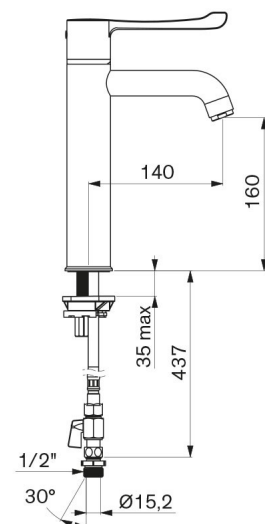

SECURITHERM BIOCLIP

sequential thermostatic sink mixer

mixer

Ref. H962515

Removable sequential thermostatic mixer H. 160mm L. 140mm

2024 UK public price excluding VAT: £553.59

DESCRIPTION

SECURITHERM BIOCLIP sequential thermostatic sink mixer - Ref. H962515

Deck-mounted thermostatic SECURITHERM sink mixer. Sequential thermostatic mixer: opens and closes with cold water. No risk of cross flow between the hot and cold water. No non-return valves on the inlets. BIOCLIP: mixer is easy to remove for cleaning and disinfection. Anti-scalding failsafe: shuts off automatically if cold or hot water supply fails. Securitouch thermal insulation prevents burns. Single hole mixer with curved spout H. 160mm L. 140mm fitted with a hygienic flow straightener with no impurity retention and thermal shock-resistant. Scale-resistant sequential thermostatic cartridge for single control of flow rate and temperature. Temperature adjusts from cold water up to 40°C with temperature limiter set at 40°C. Thermal and chemical shocks are possible. Body and spout with smooth interiors and low water volume. Flow rate 9 lpm at 3 bar. No manual contact thanks to Hygiene control lever L. 146mm. No pop-up waste. Supplied with PEX flexibles F3/8" with chrome-plated brass stopcocks, filters and conical inlets Ø 15mm. Fixing reinforced by 2 stainless steel rods. Thermostatic mixer ideal for healthcare facilities, retirement and care homes, hospitals and clinics. Sequential mixer suitable for people with reduced mobility. 30-year warranty. Also available with copper tails.

TECHNICAL CHARACTERISTICS

SECURITHERM BIOCLIP sequential thermostatic sink mixer - Ref. H962515