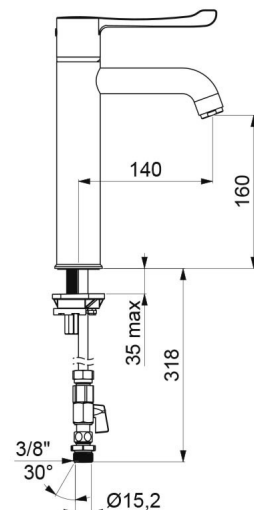

SECURITHERM BIOCLIP sequential thermostatic sink mixer

Ref. H9625610

Removable sequential thermostatic mixer H. 160mm L. 140mm

2024 UK public price excluding VAT: £619.91

DESCRIPTION

SECURITHERM BIOCLIP sequential thermostatic sink mixer - Ref. H9625610

Deck-mounted thermostatic SECURITHERM sink mixer.
Sequential thermostatic mixer: opens and closes with cold water.
No risk of cross flow between the hot and cold water.
No non-return valves on the inlets.
BIOCLIP: mixer is easy to remove for cleaning and disinfection.
Anti-scalding failsafe: shuts off automatically if cold or hot water supply fails.
Securitouch thermal insulation prevents burns.
Single hole mixer with curved spout H. 160mm L. 140mm fitted with a hygienic flow straightener with no impurity retention and thermal shock-resistant.
Scale-resistant sequential thermostatic cartridge for single control of flow rate and temperature.
Temperature adjusts from cold water up to 40°C with temperature limiter set at 40°C.
Thermal and chemical shocks are possible.
Body and spout with smooth interiors and low water volume.
Flow rate 9 lpm at 3 bar.
No manual contact thanks to Hygiene control lever L. 146mm.
No pop-up waste.
Supplied with copper tails with chrome-plated stopcocks.
Fixing reinforced by 2 stainless steel rods.
Thermostatic mixer ideal for healthcare facilities, retirement and care homes, hospitals and clinics.
Sequential mixer suitable for people with reduced mobility.
30-year warranty.
Also available with PEX flexibles.

TECHNICAL CHARACTERISTICS

SECURITHERM BIOCLIP sequential thermostatic sink mixer - Ref. H9625610