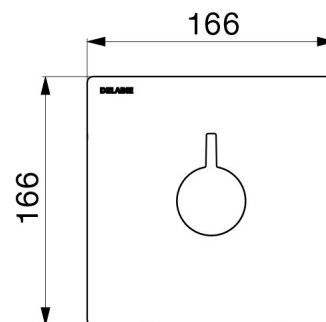

### Recessed thermostatic sequential shower mixer - Ref. H9631

Technology	SECURITHERM Securitouch thermostatic sequential shower mixer
Height	166mm
Width	166mm
Flow rate	Flow rate regulated at 9 lpm (mixer only), 6 lpm at 3 bar with shower head
Temperature limiter	Yes
Finish	Chrome-plated brass
Norms	  
Warranty	