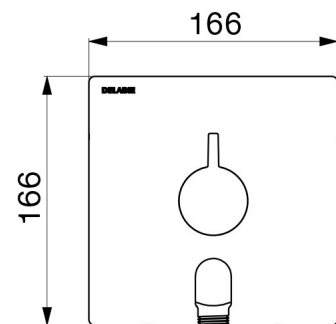

ADVANTAGES

Sequential: opens/closes with cold water

Maximum hygiene: no non-return valves

SECURITHERM: optimal anti-scalding safety

Thermostatic: total temperature stability