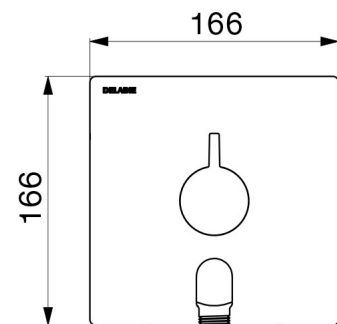

ADVANTAGES

Sequential: opens/closes with cold water

Maximum hygiene: no non-return valves

SECURITHERM: optimal anti-scalding safety

Thermostatic: total temperature stability