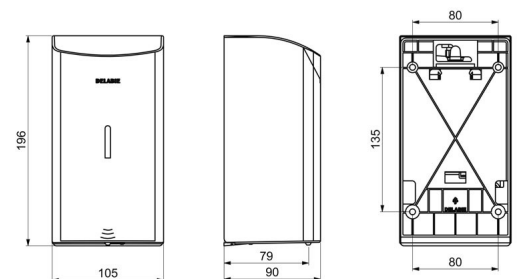

Supply	6 AA batteries
Technology	Electronic
Height	196mm
Depth	90mm
Width	105mm
Volume	0.5 litre tank
Thickness	1mm
Finish	Bright polished 304 stainless steel
Norms	

Warranty

30
YEAR
WARRANTY

Repairability