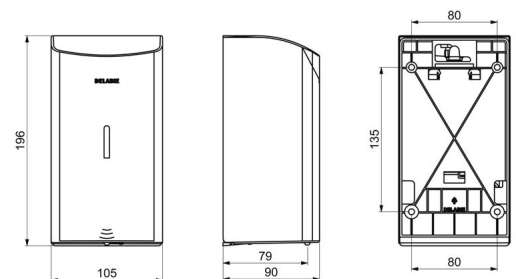

Supply	6 AA batteries
Technology	Electronic
Height	196mm
Depth	90mm
Width	105mm
Volume	0.5 litre tank
Thickness	1mm
Finish	Bright polished 304 stainless steel
Norms	

Warranty

30
YEAR
WARRANTY

Repairability