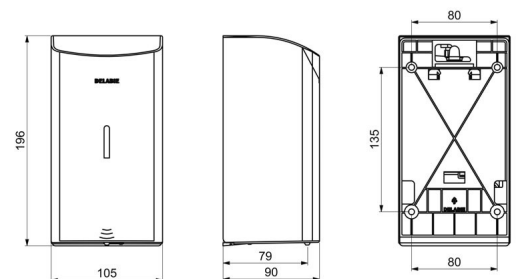

Supply	6 AA batteries
Technology	Infrared sensor
Height	196mm
Depth	90mm
Width	105mm
Volume	0.5 litre tank
Thickness	1mm
Finish	Polished satin 304 stainless steel
Norms	

Warranty

30
YEAR
WARRANTY

Repairability