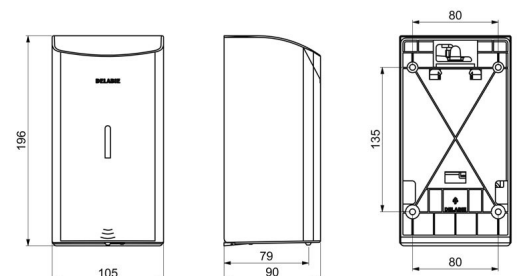

## DESCRIPTION

Wall-mounted electronic liquid soap dispenser, 0.5 litre - Ref. 512566S

Wall-mounted electronic soap dispenser.  
 Liquid soap or hydroalcoholic gel dispenser.  
 Vandal-resistant model with lock and standard DELABIE key.  
 No manual contact: hands are automatically detected by infrared cell (detection distance can be adjusted).  
 Bacteriostatic 304 stainless steel cover.  
 One-piece hinged cover for easy maintenance and improved hygiene.  
 No-waste pump dispenser: dispenses 0.8ml (can be adjusted up to 7 doses per activation).  
 Option of operation in anti-clogging mode.  
 Automatic soap dispenser: 6 AA -1.5V (DC9V) batteries supplied integrated in the soap dispenser body.  
 Low battery indicator light.  
 Tank with large opening: easy to fill from large containers.  
 Window allows soap level to be checked.  
 Polished satin 304 stainless steel.  
 Stainless steel thickness: 1mm.  
 Capacity: 0.5 litre.  
 Dimensions: 90 x 105 x 196mm.  
 For vegetable-based liquid soap with a maximum viscosity of 3,000 mPa.s.  
 Compatible with hydroalcoholic gel.  
 CE marked.  
 Wall-mounted electronic soap dispenser with 30-year warranty.

## TECHNICAL CHARACTERISTICS

Wall-mounted electronic liquid soap dispenser, 0.5 litre - Ref. 512566S

Supply	6 AA batteries
Technology	Infrared sensor
Height	196mm
Depth	90mm
Width	105mm
Volume	0.5 litre tank
Thickness	1mm
Finish	Polished satin 304 stainless steel
Norms	