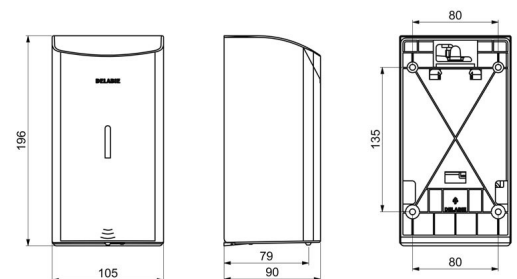

## DESCRIPTION

Wall-mounted electronic liquid soap dispenser, 0.5 litre - Ref. 512566W

Wall-mounted electronic soap dispenser.  
 Liquid soap or hydroalcoholic gel dispenser.  
 Vandal-resistant model with lock and standard DELABIE key.  
 No manual contact: hands are automatically detected by infrared cell (detection distance can be adjusted).  
 Bacteriostatic 304 stainless steel cover.  
 One-piece hinged cover for easy maintenance and improved hygiene.  
 No-waste pump dispenser: dispenses 0.8ml (can be adjusted up to 7 doses per activation).  
 Option of operation in anti-clogging mode.  
 Automatic soap dispenser: 6 AA -1.5V (DC9V) batteries supplied integrated in the soap dispenser body.  
 Low battery indicator light.  
 Tank with large opening: easy to fill from large containers.  
 Window allows soap level to be checked.  
 White powder-coated 304 stainless steel.  
 Stainless steel thickness: 1mm.  
 Capacity: 0.5 litre.  
 Dimensions: 90 x 105 x 196mm.  
 For vegetable-based liquid soap with a maximum viscosity of 3,000 mPa.s.  
 Compatible with hydroalcoholic gel.  
 CE marked.  
 Wall-mounted electronic soap dispenser with 30-year warranty.

## TECHNICAL CHARACTERISTICS

Wall-mounted electronic liquid soap dispenser, 0.5 litre - Ref. 512566W

Supply	6 AA batteries
Technology	Infrared sensor
Height	196mm
Depth	90mm
Width	105mm
Volume	0.5 litre tank
Thickness	1mm
Finish	White powder-coated 304 stainless steel
Norms	