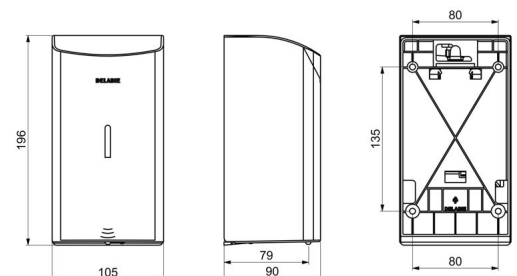

Supply	6 AA batteries
Technology	Infrared sensor
Height	196mm
Depth	90mm
Width	105mm
Volume	0.5 litre tank
Thickness	1mm
Finish	White powder-coated 304 stainless steel
Norms	

Warranty

30
YEARS
WARRANTY

Repairability