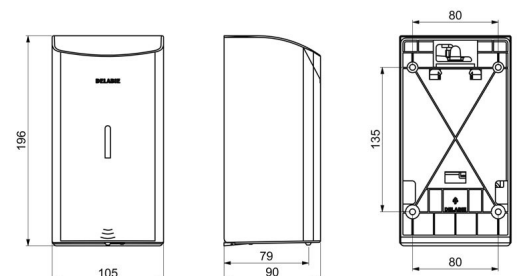

ADVANTAGES

Total hygiene: no manual contact

Comfort: automatic soap dispenser

No-waste pump dispenser

Liquid soap or hydroalcoholic gel

TECHNICAL CHARACTERISTICS

Wall-mounted electronic liquid soap dispenser, 0.5 litre - Ref. 512566W

Supply	6 AA batteries
Technology	Infrared sensor
Height	196mm
Depth	90mm
Width	105mm
Volume	0.5 litre tank
Thickness	1mm
Finish	White powder-coated 304 stainless steel
Norms	

Warranty

Repairability