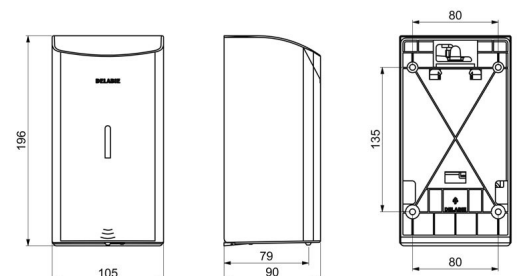

Supply	6 AA batteries
Technology	Infrared sensor
Height	196mm
Depth	90mm
Width	105mm
Volume	0.5 litre tank
Thickness	1mm
Finish	White powder-coated 304 stainless steel
Norms	

Warranty

30
YEAR
WARRANTY

Repairability