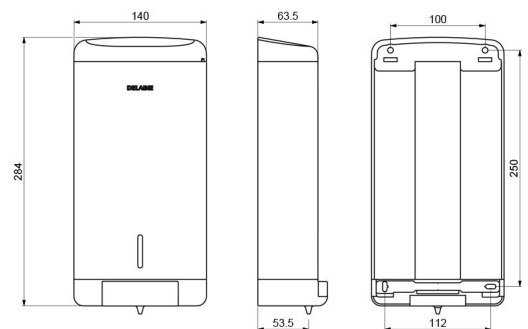

Soap dispenser specifically for showers

Ref. 510579

For liquid soap

2024 UK public price excluding VAT: £118.32

DESCRIPTION

Soap dispenser specifically for showers - Ref. 510579

Soap dispenser for showers.
Specifically designed for showers: 100% waterproof, removes the risk of diluting the soap with water from the shower, maintaining the soap quality.
Push-button with soft-touch operation suitable for all users: children, people with reduced mobility etc.
Ergonomic push-button: large push-button, easy to press with wet hands or with an elbow.
Corrosion-resistant, waterproof, anodised aluminium cover.
Plastic tank: removes the risk of the aluminium deteriorating due to contact with the soap.
Tank with large opening: easy to refill from large containers.
No-waste, non-drip (waterproof) pump dispenser.
Anti-blocking: single dose per press, even if the button is pressed for prolonged periods.
Window for monitoring soap level.
Vandal-resistant model, lid opening is concealed.
Concealed fixings.
Clean lines are easy to clean and maintain, and improve hygiene.
Sleek design associated with DELABIE's range of shower panels.
Capacity: 1 litre.
Dimensions: 64 x 140 x 284mm.
For vegetable-based liquid soap with a maximum viscosity of 3,000 mPa.s.
Wall-mounted soap dispenser specifically designed for showers with a 30-year warranty.

TECHNICAL CHARACTERISTICS

Soap dispenser specifically for showers - Ref. 510579

Technology	Soft-touch operation
Height	284mm
Depth	64mm
Width	140mm
Volume	1-litre tank
Finish	Anodised aluminium
Warranty	

ADVANTAGES

- 100% watertight, specifically for showers
- Ergonomic: soft-touch operation
- Vandal-resistant: opening is concealed
- Easy to clean; sleek lines