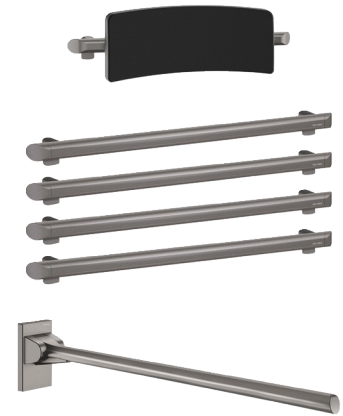

Be-Line® WC pack with backrest

Ref. 511809MC

DOC M pack

2024 UK public price excluding VAT: £1,009.29

DESCRIPTION

Be-Line® WC pack with backrest - Ref. 511809MC

DOC M Be-Line® WC pack with 1 backrest, depth 150mm.

1 drop-down support rail, length 850mm.

4 grab bars, length 600mm.

Aluminium tube.

Metallised anthracite powder-coated finish (LRV 14) provides a good visual contrast with the wall.

Tested to over 200kg.

Maximum recommended user weight 135kg.

TECHNICAL CHARACTERISTICS

Be-Line® WC pack with backrest - Ref. 511809MC

Depth	Backrest: 150mm
Length	Grab bars: 600mm; Drop-down support rail: 850mm
Finish	Metallised anthracite powder-coated aluminium
Norms	CE
Warranty	30 YEAR WARRANTY