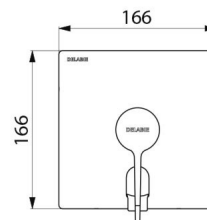

Recessed thermostatic sequential shower mixer with angled outlet - Ref. H9633L

Technology	SECURITHERM Securitouch thermostatic sequential mixer
Height	166mm
Width	166mm
Flow rate	Flow rate regulated at 9 lpm (mixer only), 6 lpm at 3 bar with shower head
Temperature limiter	Yes
Finish	Chrome-plated brass
Norms	  
Warranty	