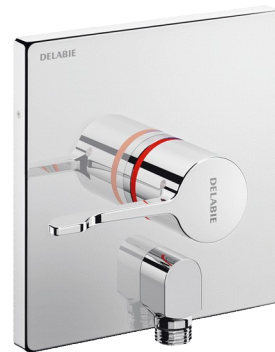

Recessed thermostatic sequential shower mixer with angled outlet

Ref. H9633L

SECURITHERM mixer with no non-return valves, kit 2/2

2024 UK public price excluding VAT: £354.79

DESCRIPTION

Recessed thermostatic sequential shower mixer with angled outlet - Ref. H9633L

Recessed SECURITHERM thermostatic shower with elbow outlet, kit 2/2 :
 Thermostatic sequential mixer: opens and closes with cold water.
 Mixer with no non-return valves on the inlets (reduces bacterial proliferation).
 No risk of cross flow between hot and cold water.
 Sequential mixer with anti-scalding failsafe: shuts off automatically if cold water supply fails.
 Prevents cold showers: cold water supply shuts off if hot water supply fails.
 Sequential mixer with Securitouch thermal insulation prevents burns.
 Scale-resistant thermostatic sequential cartridge adjusts the flow rate and temperature.
 Temperature control from cold water up to 39°C with maximum temperature limiter set at 39°C.
 Thermal shocks are possible.
 Flow rate regulated at 9 lpm (mixer only), 6 lpm at 3 bar with shower head.
 Hygiene lever L. 100mm.
 Filters integrated on the inlets M3/4".
 Order a shower head or wall outlet.
 Bright polished stainless steel wall plate 166 x 166mm.
 Mixer ideal for healthcare facilities, retirement and care homes, hospitals and clinics.
 Sequential mixer suitable for people with reduced mobility.
 Shower mixer with 30-year warranty.
 Order the waterproof recessing housing ref. H96CBOX.

Recessed thermostatic sequential shower mixer with angled outlet - Ref. H9633L

Technology	SECURITHERM Securitouch thermostatic sequential mixer
Height	166mm
Width	166mm
Flow rate	Flow rate regulated at 9 lpm (mixer only), 6 lpm at 3 bar with shower head
Temperature limiter	Yes
Finish	Chrome-plated brass
Norms	  
Warranty	