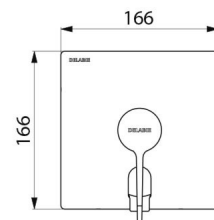

Recessed thermostatic sequential shower mixer with angled outlet

Ref. H9633L

SECURITHERM mixer with no non-return valves, kit 2/2

2024 UK public price excluding VAT: £354.79

DESCRIPTION

Recessed thermostatic sequential shower mixer with angled outlet - Ref. H9633L

Recessed SECURITHERM thermostatic shower with elbow outlet, kit 2/2 :
Thermostatic sequential mixer: opens and closes with cold water.
Mixer with no non-return valves on the inlets (reduces bacterial proliferation).
No risk of cross flow between hot and cold water.
Sequential mixer with anti-scalding failsafe: shuts off automatically if cold water supply fails.
Prevents cold showers: cold water supply shuts off if hot water supply fails.
Sequential mixer with Securitouch thermal insulation prevents burns.
Scale-resistant thermostatic sequential cartridge adjusts the flow rate and temperature.
Temperature control from cold water up to 39°C with maximum temperature limiter set at 39°C.
Thermal shocks are possible.
Flow rate regulated at 9 lpm (mixer only), 6 lpm at 3 bar with shower head.
Hygiene lever L. 100mm.
Filters integrated on the inlets M3/4".
Order a shower head or wall outlet.
Bright polished stainless steel wall plate 166 x 166mm.
Mixer ideal for healthcare facilities, retirement and care homes, hospitals and clinics.
Sequential mixer suitable for people with reduced mobility.
Shower mixer with 30-year warranty.
Order the waterproof recessing housing ref. H96CBOX.

TECHNICAL CHARACTERISTICS

Recessed thermostatic sequential shower mixer with angled outlet - Ref. H9633L