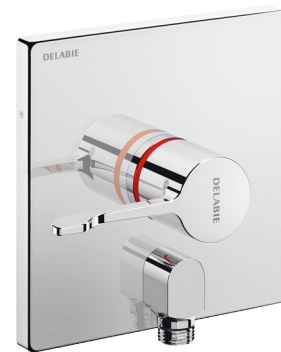

# Recessed thermostatic sequential shower mixer with angled outlet

Ref. H9633L

SECURITHERM mixer with no non-return valves, kit 2/2

2024 UK public price excluding VAT: £354.79

## DESCRIPTION

**Recessed thermostatic sequential shower mixer with angled outlet - Ref. H9633L**

Recessed SECURITHERM thermostatic shower with elbow outlet, kit 2/2 :  
 Thermostatic sequential mixer: opens and closes with cold water.  
 Mixer with no non-return valves on the inlets (reduces bacterial proliferation).  
 No risk of cross flow between hot and cold water.  
 Sequential mixer with anti-scalding failsafe: shuts off automatically if cold water supply fails.  
 Prevents cold showers: cold water supply shuts off if hot water supply fails.  
 Sequential mixer with Securitouch thermal insulation prevents burns.  
 Scale-resistant thermostatic sequential cartridge adjusts the flow rate and temperature.  
 Temperature control from cold water up to 39°C with maximum temperature limiter set at 39°C.  
 Thermal shocks are possible.  
 Flow rate regulated at 9 lpm (mixer only), 6 lpm at 3 bar with shower head.  
 Hygiene lever L. 100mm.  
 Filters integrated on the inlets M3/4".  
 Order a shower head or wall outlet.  
 Bright polished stainless steel wall plate 166 x 166mm.  
 Mixer ideal for healthcare facilities, retirement and care homes, hospitals and clinics.  
 Sequential mixer suitable for people with reduced mobility.  
 Shower mixer with 30-year warranty.  
 Order the waterproof recessing housing ref. H96CBOX.

## TECHNICAL CHARACTERISTICS

**Recessed thermostatic sequential shower mixer with angled outlet - Ref. H9633L**

Technology	SECURITHERM Securitouch thermostatic sequential mixer
Height	166mm
Width	166mm
Flow rate	Flow rate regulated at 9 lpm (mixer only), 6 lpm at 3 bar with shower head
Temperature limiter	Yes
Finish	Chrome-plated brass
Norms	ACS  WWRAS
Warranty	