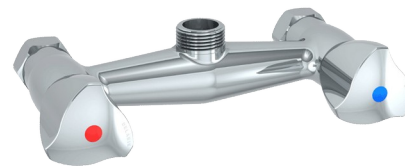

Subassembly for wall-mounted mixer

Ref. G6493

For 150mm centres

2025 UK public price excluding VAT: £219.54

DESCRIPTION

Subassembly for wall-mounted mixer - Ref. G6493

Subassembly for pre-rinse sets with wall-mounted mixers.
For references G6432 and G6433.
Chrome-plated brass.
150mm centres.

ADVANTAGES

Easy to maintain

TECHNICAL CHARACTERISTICS

Subassembly for wall-mounted mixer - Ref. G6493

Connector	3/4"
Finish	Chrome-plated brass
Norms	 