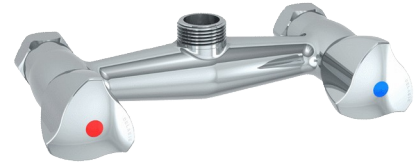

Subassembly for wall-mounted mixer

Ref. G6493

For 150mm centres

2024 UK public price excluding VAT: £213.15

DESCRIPTION

Subassembly for wall-mounted mixer - Ref. G6493

Subassembly for pre-rinse sets with wall-mounted mixers.
For references G6432 and G6433.
Chrome-plated brass.
150mm centres.

ADVANTAGES

Easy to maintain

TECHNICAL CHARACTERISTICS

Subassembly for wall-mounted mixer - Ref. G6493

Connector	3/4"
Finish	Chrome-plated brass
Norms	 