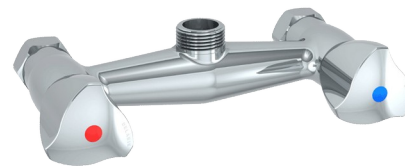

## Subassembly for wall-mounted mixer

Ref. G6493

For 150mm centres

2025 UK public price excluding VAT: £219.54

### DESCRIPTION

Subassembly for wall-mounted mixer - Ref. G6493

Subassembly for pre-rinse sets with wall-mounted mixers.  
For references G6432 and G6433.  
Chrome-plated brass.  
150mm centres.

### TECHNICAL CHARACTERISTICS

Subassembly for wall-mounted mixer - Ref. G6493

Connector	3/4"
Finish	Chrome-plated brass
Norms	 