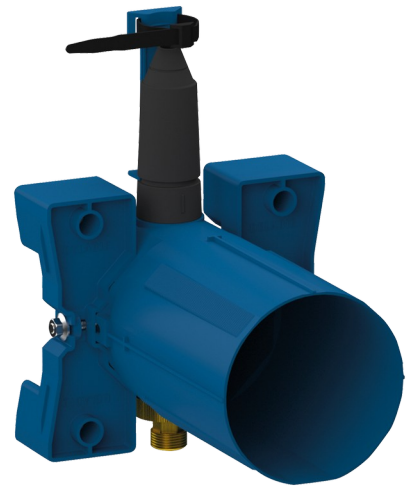

# Waterproof housing for TEMPOSOFT 2 showers

Ref. 748BOX

Time flow, kit 1/2

2025 UK public price excluding VAT: £138.56

## DESCRIPTION

Waterproof housing for TEMPOSOFT 2 showers - Ref. 748BOX

Recessed waterproof housing for TEMPOSOFT 2 showers kit 1/2 :  
 Collar with waterproof seal.  
 Hydraulic connection from the outside and maintenance from the front.  
 Adjusts to all types of installations (rails, solid walls, panels).  
 Compatible with wall finishes 10 - 120mm (while maintaining the minimum recessing depth of 93mm).  
 Stopcocks and flow rate adjustment, filters, non-return valves and cartridge are all integrated and accessible from the front.  
 Supplied in 2 kits: secure system flush without sensitive elements.  
 30-year warranty.  
 Order with control plate reference 748218 or complete shower kit 748219.

## ADVANTAGES

-  Installation recessed in wall
-  Adjustable and modular waterproof housing
-  System tested to over 500,000 operations
-  100% waterproof housing

## TECHNICAL CHARACTERISTICS

Waterproof housing for TEMPOSOFT 2 showers - Ref. 748BOX

Connector	1/2"
Technology	Time flow
Depth	10 - 120mm
Width	170mm
Warranty	