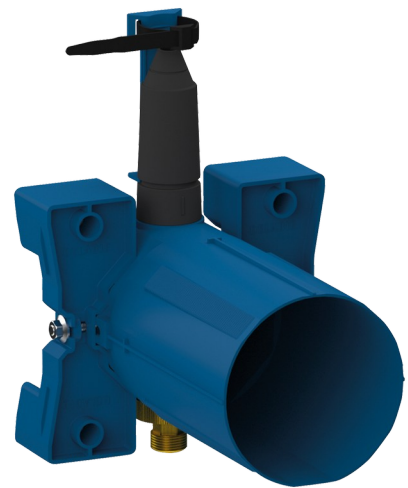

Waterproof housing for TEMPOSOFT 2 showers

Ref. 748BOX

Time flow, kit 1/2

2024 UK public price excluding VAT: £134.51

DESCRIPTION

Waterproof housing for TEMPOSOFT 2 showers - Ref. 748BOX

Recessed waterproof housing for TEMPOSOFT 2 showers kit 1/2 :
 Collar with waterproof seal.
 Hydraulic connection from the outside and maintenance from the front.
 Adjusts to all types of installations (rails, solid walls, panels).
 Compatible with wall finishes 10 - 120mm (while maintaining the minimum recessing depth of 93mm).
 Stopcocks and flow rate adjustment, filters, non-return valves and cartridge are all integrated and accessible from the front.
 Supplied in 2 kits: secure system flush without sensitive elements.
 30-year warranty.
 Order with control plate reference 748218 or complete shower kit 748219.

TECHNICAL CHARACTERISTICS

Waterproof housing for TEMPOSOFT 2 showers - Ref. 748BOX

Connector	1/2"
Technology	Time flow
Depth	10 - 120mm
Width	170mm
Warranty	

ADVANTAGES

-  Installation recessed in wall
-  Adjustable and modular waterproof housing
-  System tested to over 500,000 operations
-  100% waterproof housing