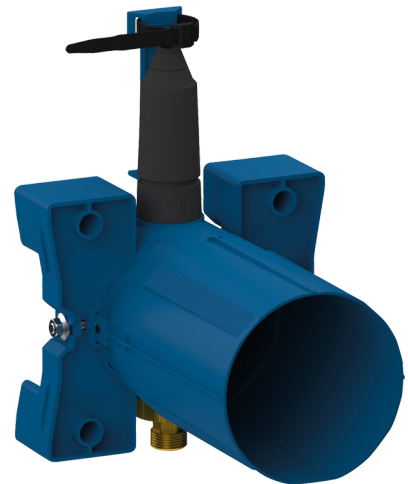

Waterproof housing for TEMPOSOFT 2 showers

Ref. 748BOX

Time flow, kit 1/2

2024 UK public price excluding VAT: £134.51

DESCRIPTION

Waterproof housing for TEMPOSOFT 2 showers - Ref. 748BOX

Recessed waterproof housing for TEMPOSOFT 2 showers kit 1/2 :
 Collar with waterproof seal.
 Hydraulic connection from the outside and maintenance from the front.
 Adjusts to all types of installations (rails, solid walls, panels).
 Compatible with wall finishes 10 - 120mm (while maintaining the minimum recessing depth of 93mm).
 Stopcocks and flow rate adjustment, filters, non-return valves and cartridge are all integrated and accessible from the front.
 Supplied in 2 kits: secure system flush without sensitive elements.
 30-year warranty.
 Order with control plate reference 748218 or complete shower kit 748219.

TECHNICAL CHARACTERISTICS

Waterproof housing for TEMPOSOFT 2 showers - Ref. 748BOX

Connector	1/2"
Technology	Time flow
Depth	10 - 120mm
Width	170mm
Warranty	

ADVANTAGES

-  Installation recessed in wall
-  Adjustable and modular waterproof housing
-  System tested to over 500,000 operations
-  100% waterproof housing