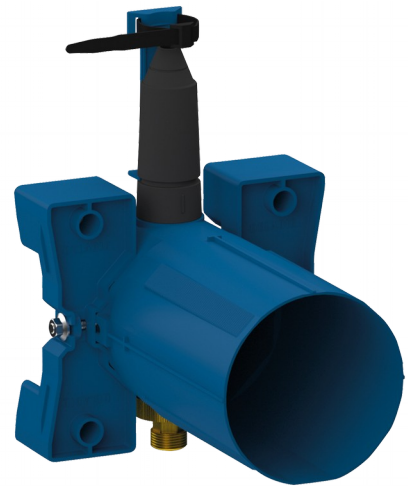

Waterproof housing for TEMPOSOFT 2 showers

Ref. 748BOX

Time flow, kit 1/2

2024 UK public price excluding VAT: £134.51

DESCRIPTION

Waterproof housing for TEMPOSOFT 2 showers - Ref. 748BOX

Recessed waterproof housing for TEMPOSOFT 2 showers kit 1/2 :
 Collar with waterproof seal.
 Hydraulic connection from the outside and maintenance from the front.
 Adjusts to all types of installations (rails, solid walls, panels).
 Compatible with wall finishes 10 - 120mm (while maintaining the minimum recessing depth of 93mm).
 Stopcocks and flow rate adjustment, filters, non-return valves and cartridge are all integrated and accessible from the front.
 Supplied in 2 kits: secure system flush without sensitive elements.
 30-year warranty.
 Order with control plate reference 748218 or complete shower kit 748219.

ADVANTAGES

-  Installation recessed in wall
-  Adjustable and modular waterproof housing
-  System tested to over 500,000 operations
-  100% waterproof housing

TECHNICAL CHARACTERISTICS

Waterproof housing for TEMPOSOFT 2 showers - Ref. 748BOX

Connector	1/2"
Technology	Time flow
Depth	10 - 120mm
Width	170mm
Warranty	