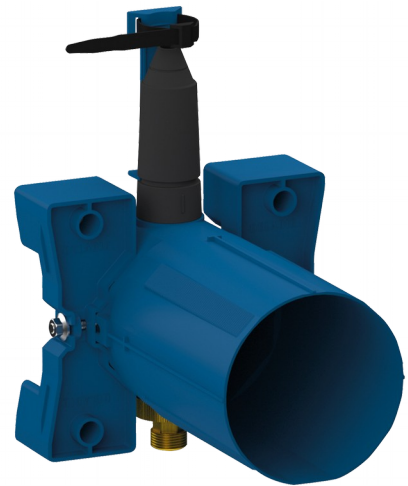

## Waterproof housing for TEMPOSOFT 2 showers

Ref. 748BOX

Time flow, kit 1/2

2024 UK public price excluding VAT: £134.51

### DESCRIPTION

Waterproof housing for TEMPOSOFT 2 showers - Ref. 748BOX

Recessed waterproof housing for TEMPOSOFT 2 showers kit 1/2 :  
 Collar with waterproof seal.  
 Hydraulic connection from the outside and maintenance from the front.  
 Adjusts to all types of installations (rails, solid walls, panels).  
 Compatible with wall finishes 10 - 120mm (while maintaining the minimum recessing depth of 93mm).  
 Stopcocks and flow rate adjustment, filters, non-return valves and cartridge are all integrated and accessible from the front.  
 Supplied in 2 kits: secure system flush without sensitive elements.  
 30-year warranty.  
 Order with control plate reference 748218 or complete shower kit 748219.

### ADVANTAGES

Installation recessed in wall

Adjustable and modular waterproof housing

System tested to over 500,000 operations

100% waterproof housing

### TECHNICAL CHARACTERISTICS

Waterproof housing for TEMPOSOFT 2 showers - Ref. 748BOX

Connector	1/2"
Technology	Time flow
Depth	10 - 120mm
Width	170mm
Warranty	