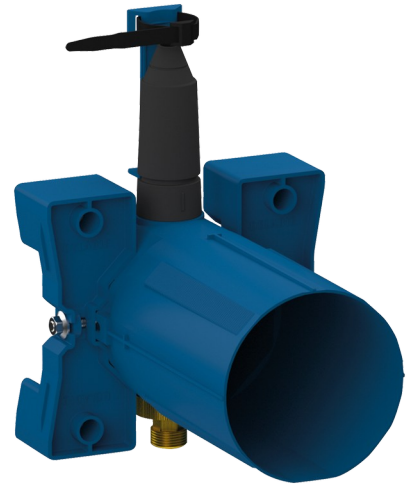

Waterproof housing for TEMPOSOFT 2 showers

Ref. 748BOX

Time flow, kit 1/2

2025 UK public price excluding VAT: £138.56

DESCRIPTION

Waterproof housing for TEMPOSOFT 2 showers - Ref. 748BOX

Recessed waterproof housing for TEMPOSOFT 2 showers kit 1/2 :
 Collar with waterproof seal.
 Hydraulic connection from the outside and maintenance from the front.
 Adjusts to all types of installations (rails, solid walls, panels).
 Compatible with wall finishes 10 - 120mm (while maintaining the minimum recessing depth of 93mm).
 Stopcocks and flow rate adjustment, filters, non-return valves and cartridge are all integrated and accessible from the front.
 Supplied in 2 kits: secure system flush without sensitive elements.
 30-year warranty.
 Order with control plate reference 748218 or complete shower kit 748219.

ADVANTAGES

-  Installation recessed in wall
-  Adjustable and modular waterproof housing
-  System tested to over 500,000 operations
-  100% waterproof housing

TECHNICAL CHARACTERISTICS

Waterproof housing for TEMPOSOFT 2 showers - Ref. 748BOX

Connector	1/2"
Technology	Time flow
Depth	10 - 120mm
Width	170mm
Warranty	