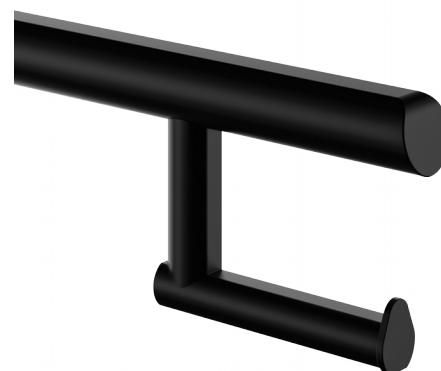

Be-Line® toilet roll holder for drop-down rails

Ref. 511965BK

Toilet roll holder

2024 UK public price excluding VAT: £40.94

DESCRIPTION

Be-Line® toilet roll holder for drop-down rails - Ref. 511965BK

Toilet roll holder for Be-Line® drop-down support rails.
Toilet paper dispenser.
Matte black finish.
Can be installed without removing the drop-down rail.
30-year warranty.

ADVANTAGES

Easy to install without removing the rail

TECHNICAL CHARACTERISTICS

Be-Line® toilet roll holder for drop-down rails - Ref. 511965BK

Height	104mm
Length	148mm
Finish	Matte black
Warranty	