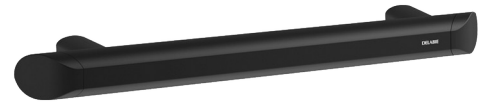

Be-Line® DOC M matte black straight grab bar, 450mm

Ref. 511904MBK

Matte black powder-coated aluminium

2025 UK public price excluding VAT: £124.85

DESCRIPTION

Be-Line® DOC M matte black straight grab bar, 450mm - Ref. 511904MBK

Be-Line® DOC M grab bar Ø 35mm, for people with reduced mobility. For use as a handrail or grab bar for WCs, showers or baths. Aluminium tube, 3mm thick. Solid aluminium fixing points. Rounded profile Ø 35mm with ergonomic flat front face that prevents rotation for an optimal grip. Matte black powder-coated finish provides a good visual contrast with the wall. Uniform surface for easy maintenance and hygiene. 60mm gap between the bar and the wall: minimal space prevents the forearm passing between the bar and the wall, reducing the risk of fracture in case of loss of balance. Concealed fixings. Supplied with stainless steel screws Ø 8 x 70mm for concrete walls. 400mm centre-to-centre. Tested to over 200kg. Maximum recommended user weight: 135kg. 30-year warranty. CE marked. Complies with DOC M.

ADVANTAGES

Innovative, design-for-all

Comfort: ergonomic anti-rotation surface

Tested to over 200kg

Complies with DOC M

TECHNICAL CHARACTERISTICS

Be-Line® DOC M matte black straight grab bar, 450mm - Ref. 511904MBK

Length	450mm
Diameter	Ø 35mm
Width to the wall	60mm
Thickness	3mm
Finish	Matte black powder-coated aluminium
Norms	
Warranty	